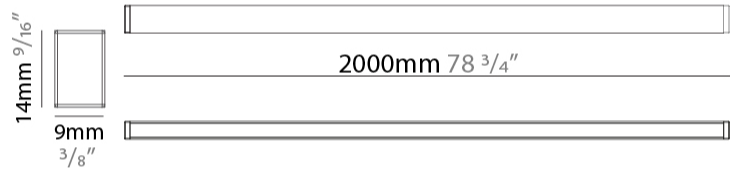

GENERAL

Series: Corto _____
Brand: Unonovesette _____
Division: Architectural _____
Mounting Type: Surface _____
Mounting Location: Under Steps _____
Subcategory: Profile _____

PHYSICAL

Shape: Rectangle _____
Length (mm): 2000 _____
Length (in): 78 3/4 _____
Width (mm): 9 _____
Width (in): 1/3 _____
Height (mm): 14 _____
Height (in): 5/9 _____
Light Distribution: Direct _____
Weight (kg): 0.21 _____
Weight (lbs): 0.46 _____
Diffuser: Opal PMMA _____
Fixture Finish: ANA _____
Fixture Material: Extruded Aluminum _____
Cable Details: 450mm cable 2x0.5 mm2 _____

ELECTRICAL

Lamp Type: LED _____
Input Wattage (W): 44-56 _____
Total Output Wattage (W): 36 _____
Dimming: Non-Dimming / Phase Dimming (120Vac only) / 0-10V Dimming _____
Driver Included: No _____
Driver Location: Remote _____
Driver Type: Constant Voltage - Universal _____
Driver Class: Class 2 _____
Input Voltage (V): 120 - 277 _____
Output Voltage (V): 24 _____

LED

Color Temperature (°K): 2700 / 3000 / 4000 _____
Max. Delivered Lumen (lm): 2160 _____
CRI: >85 CRI _____
Lamp Life (hrs): 100000 _____

OPTICAL

Optic°: 180 _____
Beam Angle: Diffused _____
Adjustability: Fixed _____

RATINGS AND CERTIFICATIONS

Certified By: Certified for North American Standards _____
IP rating: IP40 _____