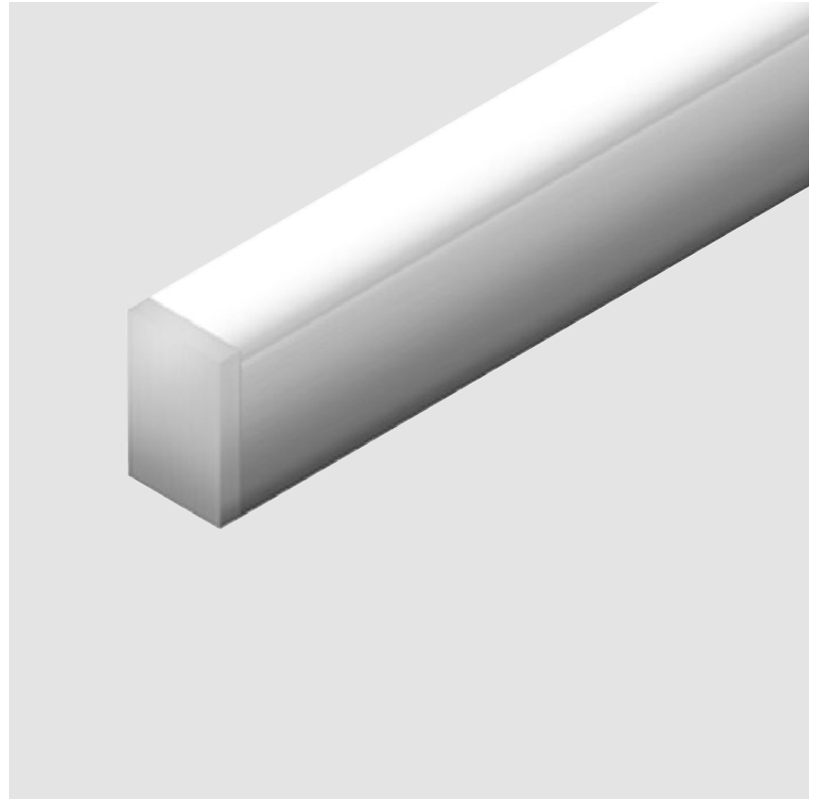

GENERAL

Series: Corto _____
Brand: Unonovesette _____
Division: Architectural _____
Mounting Type: Surface _____
Mounting Location: Under Steps _____
Subcategory: Profile _____

PHYSICAL

Shape: Rectangle _____
Length (mm): 1500 _____
Length (in): 59 _____
Width (mm): 9 _____
Width (in): 1/3 _____
Height (mm): 14 _____
Height (in): 5/9 _____
Light Distribution: Direct _____
Weight (kg): 0.21 _____
Weight (lbs): 0.46 _____
Diffuser: Opal PMMA _____
Fixture Finish: ANA _____
Fixture Material: Extruded Aluminum _____
Cable Details: 450mm cable 2x0.5 mm2 _____

ELECTRICAL

Lamp Type: LED _____
Input Wattage (W): 31.5-42 _____
Total Output Wattage (W): 27 _____
Dimming: Non-Dimming / Phase Dimming (120Vac only) / 0-10V Dimming _____
Driver Included: No _____
Driver Location: Remote _____
Driver Type: Constant Voltage - Universal _____
Driver Class: Class 2 _____
Input Voltage (V): 120 - 277 _____
Output Voltage (V): 24 _____

LED

Color Temperature (°K): 2700 / 3000 / 4000 _____
Max. Delivered Lumen (lm): 2160 _____
CRI: >85 CRI _____
Lamp Life (hrs): 100000 _____

OPTICAL

Optic°: 180 _____
Beam Angle: Diffused _____
Adjustability: Fixed _____

RATINGS AND CERTIFICATIONS

Certified By: Certified for North American Standards _____
IP rating: IP40 _____