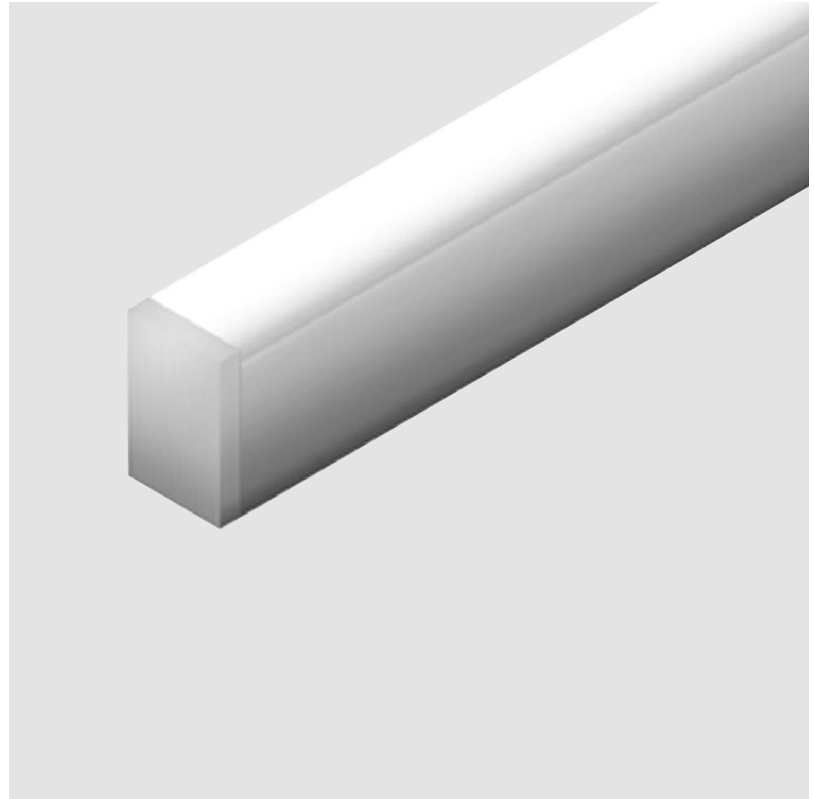

GENERAL

Series: Corto _____
Brand: Unonovesette _____
Division: Architectural _____
Mounting Type: Surface _____
Mounting Location: Under Steps _____
Subcategory: Profile _____

PHYSICAL

Shape: Rectangle _____
Length (mm): 2000 _____
Length (in): 78 3/4 _____
Width (mm): 9 _____
Width (in): 1/3 _____
Height (mm): 14 _____
Height (in): 5/9 _____
Light Distribution: Direct _____
Weight (kg): 0.21 _____
Weight (lbs): 0.46 _____
Diffuser: Opal PMMA _____
Fixture Finish: ANA _____
Fixture Material: Extruded Aluminum _____
Cable Details: 450mm cable 2x0.5 mm2 _____

ELECTRICAL

Lamp Type: LED _____
Input Wattage (W): 44-56 _____
Total Output Wattage (W): 36 _____
Dimming: Non-Dimming / Phase Dimming (120Vac only) / 0-10V Dimming _____
Driver Included: No _____
Driver Location: Remote _____
Driver Type: Constant Voltage - Universal _____
Driver Class: Class 2 _____
Input Voltage (V): 120 - 277 _____
Output Voltage (V): 24 _____

LED

Color Temperature (°K): 2700 / 3000 / 4000 _____
Max. Delivered Lumen (lm): 2160 _____
CRI: >85 CRI _____
Lamp Life (hrs): 100000 _____

OPTICAL

Optic°: 180 _____
Beam Angle: Diffused _____
Adjustability: Fixed _____

RATINGS AND CERTIFICATIONS

Certified By: Certified for North American Standards _____
IP rating: IP40 _____