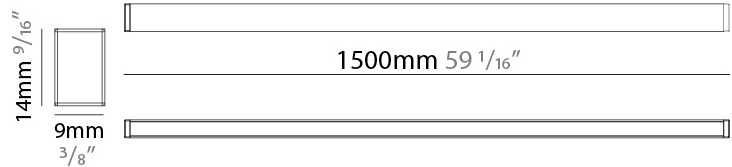

GENERAL

Series: Corto _____
Brand: Unonovesette _____
Division: Architectural _____
Mounting Type: Surface _____
Mounting Location: Under Steps _____
Subcategory: Profile _____

PHYSICAL

Shape: Rectangle _____
Length (mm): 1500 _____
Length (in): 59 _____
Width (mm): 9 _____
Width (in): 1/3 _____
Height (mm): 14 _____
Height (in): 5/9 _____
Light Distribution: Direct _____
Weight (kg): 0.21 _____
Weight (lbs): 0.46 _____
Diffuser: Opal PMMA _____
Fixture Finish: ANA _____
Fixture Material: Extruded Aluminum _____
Cable Details: 450mm cable 2x0.5 mm2 _____

ELECTRICAL

Lamp Type: LED _____
Input Wattage (W): 31.5-42 _____
Total Output Wattage (W): 27 _____
Dimming: Non-Dimming / Phase Dimming (120Vac only) / 0-10V Dimming _____
Driver Included: No _____
Driver Location: Remote _____
Driver Type: Constant Voltage - Universal _____
Driver Class: Class 2 _____
Input Voltage (V): 120 - 277 _____
Output Voltage (V): 24 _____

LED

Color Temperature (°K): 2700 / 3000 / 4000 _____
Max. Delivered Lumen (lm): 2160 _____
CRI: >85 CRI _____
Lamp Life (hrs): 100000 _____

OPTICAL

Optic°: 180 _____
Beam Angle: Diffused _____
Adjustability: Fixed _____

RATINGS AND CERTIFICATIONS

Certified By: Certified for North American Standards _____
IP rating: IP40 _____